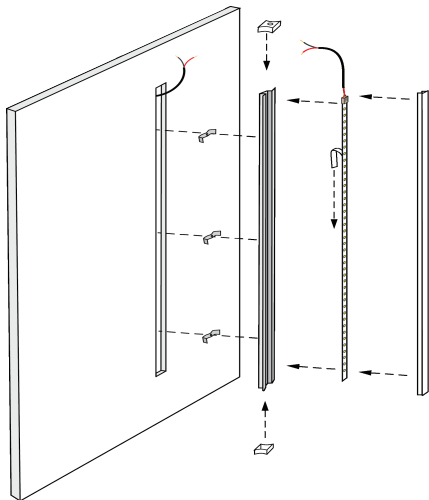

NARROW FLUSH-MOUNT WALL REVEAL

for Impression Series Narrow In-Wall LED System

Inspired LED

V: 09.08.19

SKU #3833

FEATURES

Lightweight aluminum channel to be recessed directly into 1/2-inch or 5/8-inch drywall with compatible Impression Series Narrow In-Wall components.

SPECIFICATIONS

WIDTH 2.5 in DEPTH 0.56 in

LENGTH 72 in

APPLICATION

In-wall application for decorative accent lighting. See installation guide for more detail.

INSTALLATION

REQUIRED COMPONENTS (Sold separately)

IMPRESSION SERIES NARROW LENS SKU #3754

IMPRESSION SERIES REVERSIBLE MUD CAPS SKU #3903

COMPATIBLE ACCESSORIES (Sold separately)

CONNECTORS Micro Lock Tiger Paw (#3613)

CABLE 16 - 22 AWG Class 2 in-wall rated