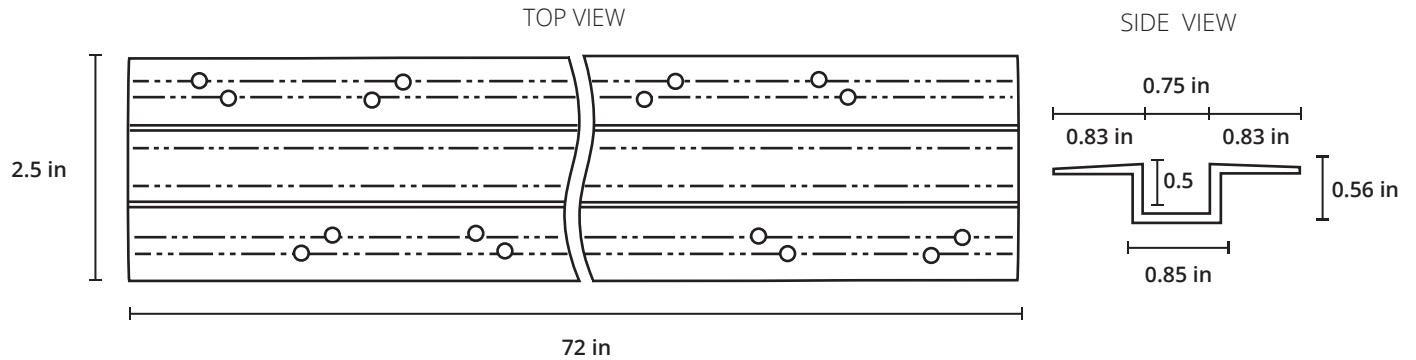

NARROW FLUSH-MOUNT WALL REVEAL

for Impression Series Narrow In-Wall LED System

Inspired LED

V: 09.08.19

SKU #3833

FEATURES

Lightweight aluminum channel to be recessed directly into 1/2-inch or 5/8-inch drywall with compatible Impression Series Narrow In-Wall components.

SPECIFICATIONS

WIDTH 2.5 in DEPTH 0.56 in

LENGTH 72 in

APPLICATION

In-wall application for decorative accent lighting. See installation guide for more detail.

INSTALLATION

REQUIRED COMPONENTS (Sold separately)