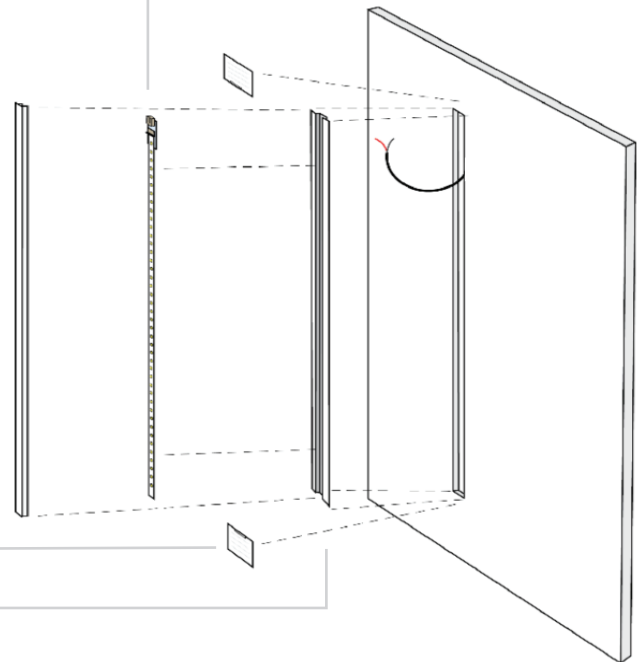

IMPRESSION SERIES NARROW FLUSH REVEAL

LED channel system complete set

Inspired LED

V: 09.21.19

SKU #8495

FEATURES

Lightweight aluminum channel, frosted lens, and end caps designed to be built in to new 1/2-inch drywall installations. Accent lighting only.

SPECIFICATIONS

WIDTH 2.6 in **DEPTH** 0.6 in
LENGTH 78 in

	CLEAR	WHITE
COLOR SHIFT	-20K	-50K
LUMEN TOLERANCE	-20%	-30%

*Values may vary +/- 10% from sample measurements

INCLUDED COMPONENTS

NARROW LENS X 1

REVERSIBLE MUD CAP X 4

ALUMINUM CHANNEL X 1

COMPATIBLE ACCESSORIES (Sold separately)

LED FLEX STRIP 12V - 24V Mega Bright
CONNECTORS Micro Lock Tiger Paw (#3613)
CABLE 22 AWG Class 2 in-wall rated

INSTALLATION

PROJECT:

FIXTURE TYPE: