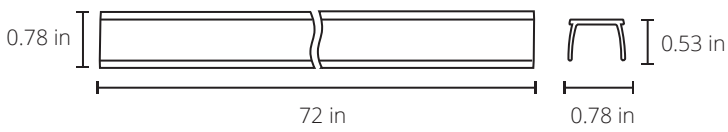

SPECIFICATIONS

WIDTH 2.6 in **DEPTH** 0.6 in
LENGTH 78 in

	CLEAR	WHITE
COLOR SHIFT	-20K	-50K
LUMEN TOLERANCE	-20%	-30%

*Values may vary +/- 10% from sample measurements

INCLUDED COMPONENTS

NARROW LENS X 1

REVERSIBLE MUD CAP X 4