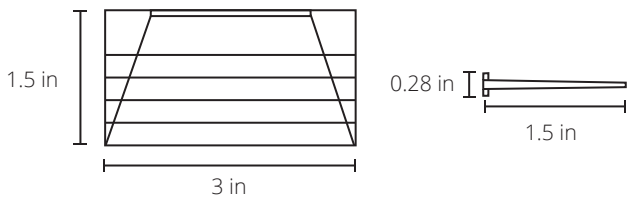

SPECIFICATIONS

WIDTH 2.6 in **DEPTH** 0.6 in
LENGTH 78 in

	CLEAR	WHITE
COLOR SHIFT	-20K	-50K
LUMEN TOLERANCE	-20%	-30%

*Values may vary +/- 10% from sample measurements

INCLUDED COMPONENTS

NARROW LENS X 1

REVERSIBLE MUD CAP X 4