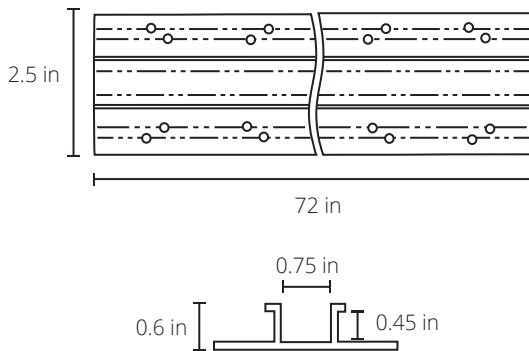

IMPRESSION SERIES NARROW FLUSH REVEAL

LED channel system complete set

Inspired LED

V: 09.21.19

SKU #8495

FEATURES

Lightweight aluminum channel, frosted lens, and end caps designed to be built in to new 1/2-inch drywall installations. Accent lighting only.

SPECIFICATIONS

WIDTH 2.6 in **DEPTH** 0.6 in
LENGTH 78 in

	CLEAR	WHITE
COLOR SHIFT	-20K	-50K
LUMEN TOLERANCE	-20%	-30%

*Values may vary +/- 10% from sample measurements

INCLUDED COMPONENTS

NARROW LENS X 1

REVERSIBLE MUD CAP X 4

ALUMINUM CHANNEL X 1

COMPATIBLE ACCESSORIES (Sold separately)

LED FLEX STRIP 12V - 24V Mega Bright
CONNECTORS Micro Lock Tiger Paw (#3613)
CABLE 22 AWG Class 2 in-wall rated

INSTALLATION

PROJECT:

FIXTURE TYPE: