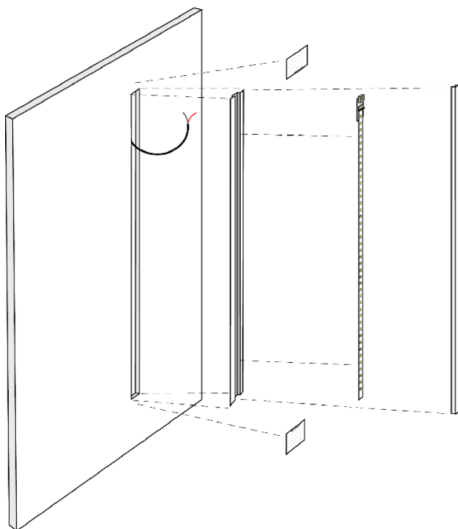

INSTALLATION