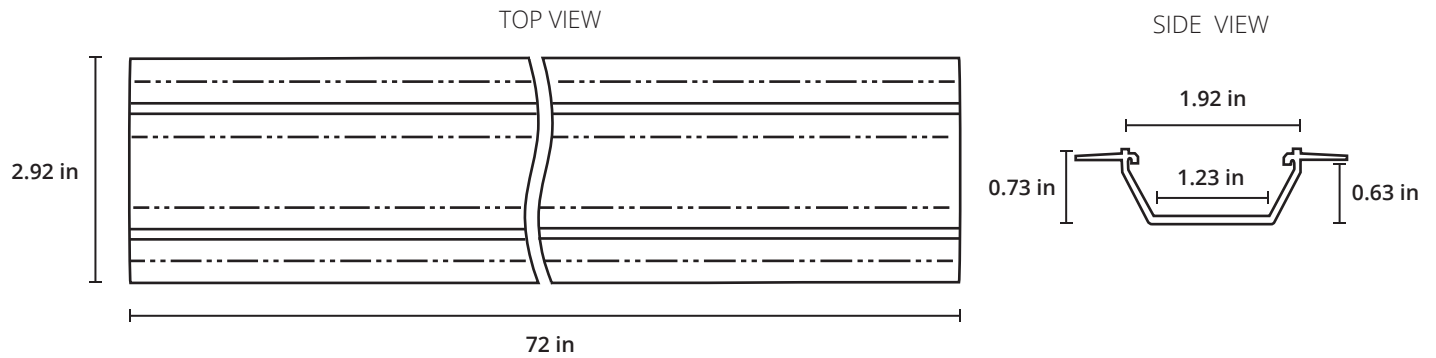

# WIDE WALL REVEAL

for Impression Series Wide In-Wall LED System

Inspired LED

V: 09.26.19

SKU #3691

## FEATURES

Robust aluminum channel to be recessed directly into 5/8-inch drywall with compatible Impression Series Wide In-Wall components.

## SPECIFICATIONS

WIDTH 2.9 in DEPTH 0.73 in

LENGTH 72 in