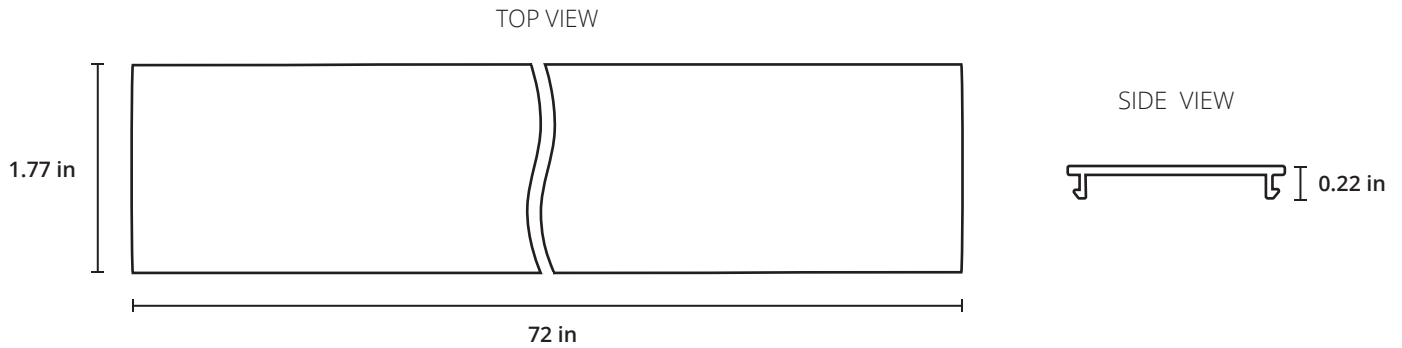

# WIDE IN-WALL LENS

for Impression Series Wide In-Wall LED System

Inspired LED

V: 09.26.19

SKU #3692

## SPECIFICATIONS

WIDTH 1.77 in    DEPTH 0.22 in  
LENGTH 72 in

COLOR SHIFT -50K  
LUMEN TOLERANCE -30%