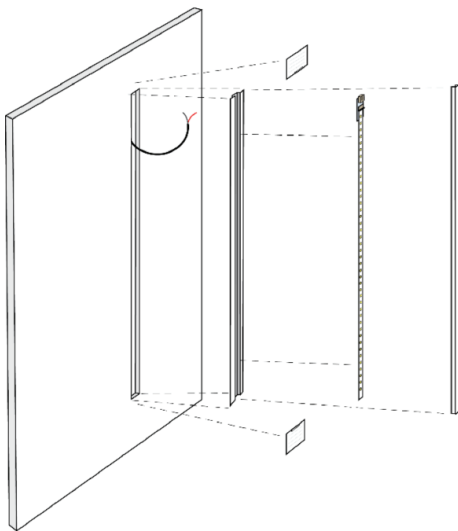

INSTALLATION