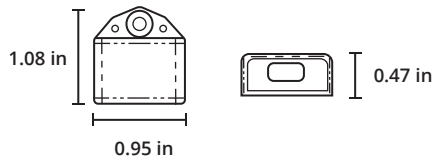

RADIANT EDGE 3/8-INCH END CAPS (with hole) X 2 (closed cap) X 2