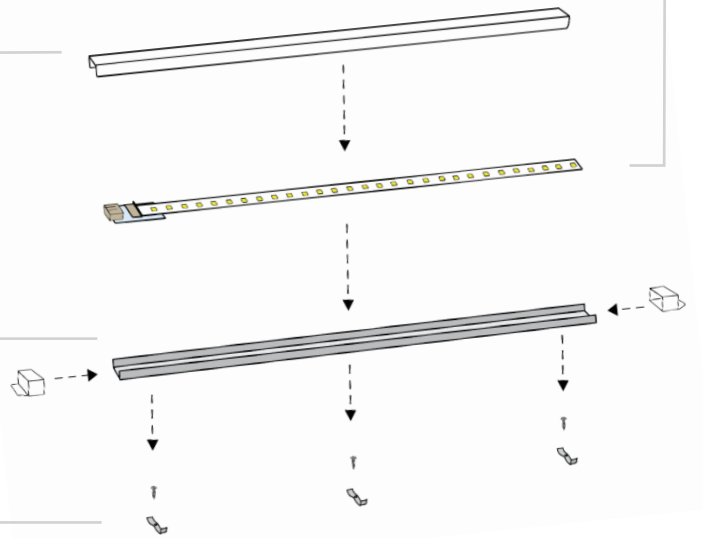

INSTALLATION

PROJECT:

FIXTURE TYPE:

DATE:

1702 West 10th Pl. Tempe, AZ 85281

480-941-4286

orders@inspiredled.com