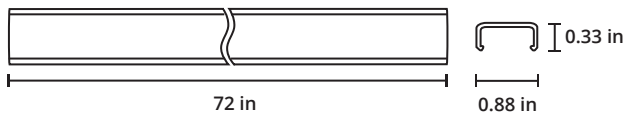

SPECIFICATIONS

WIDTH 0.88 in HEIGHT 0.5 in
LENGTH 72 in

COLOR SHIFT -500K
LUMEN TOLERANCE -30%

*Values may vary +/- 10% from sample measurements

INCLUDED COMPONENTS

RADIANT EDGE 3/8-INCH LENS X 1

RADIANT EDGE CHANNEL X 1