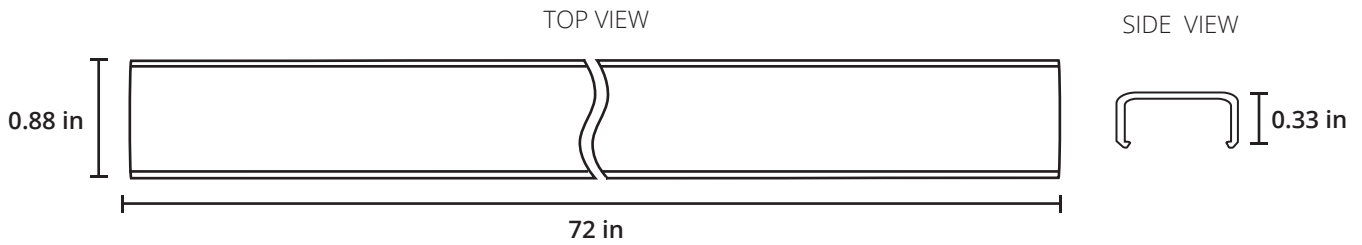

RADIANT EDGE 3/8-INCH LENS

for Radiant Edge Series LED Fixture System

Inspired LED

V: 10.05.19

SKU #3771

FEATURES

Frosted, acrylic, soft white diffuser lens for even light distribution. Cut to size in field. Simple snap-in installation with compatible 3/8-inch Radiant Edge Series components.

SPECIFICATIONS

WIDTH 0.88 in **DEPTH** 0.33 in
LENGTH 72 in

REQUIRED COMPONENTS (Sold separately)

RADIANT EDGE CHANNEL SKU #3662
RADIANT EDGE 3/8-INCH END CAPS SKU #3772, #3773
RADIANT EDGE MOUNTING CLIPS SKU #3739