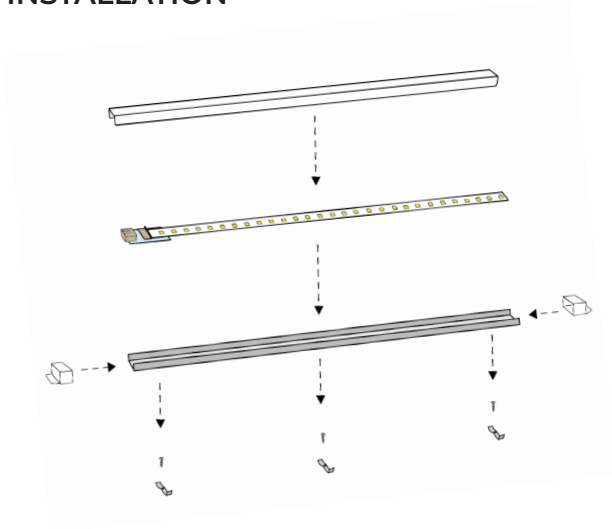

INSTALLATION