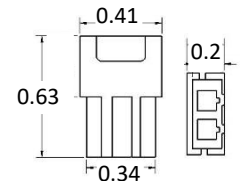

8mm iDea Series Information	
<b>SKU:</b>	See Below (not sold as set)
Specifications: (complete panel)	
<b>Dimensions</b>	72" x 0.5" x 0.25"
<b>Materials</b>	Aluminum, polycarbonate
<b>Applications</b>	Low profile indoor/outdoor
<b>Recommended LEDs</b>	12V LED Strips
<b>Tiger Paw Connectors</b>	iDea, Tiger Paw, Micro-lock

Fig. 1: 8mm iDea Series Diagram

A. 8mm iDea Series Channel	
<b>SKU:</b>	3565
<b>Dimensions:</b>	72" x 0.4" x 0.14"
<b>Nt. Weight:</b>	68g (2.4 oz)
<b>Material:</b>	Aluminum

C. 8mm iDea Series Connector	
<b>SKU:</b>	3587 (single) 3563 (bag of 25)
<b>Dimensions:</b>	0.63" x 0.41" x 0.2"
<b>Nt. Weight:</b>	0.5g (0.01 oz)
<b>Material:</b>	Nylon (PA66 101F)

B. 8mm iDea Series White Lens	
<b>SKU:</b>	3566-W (white) 3566-C (clear)
<b>Dimensions:</b>	72" x 0.49" x 0.2"
<b>Nt. Weight:</b>	42g (1.5 oz)
<b>Material:</b>	Polycarbonate

D. iDea Series Mounting Clips	
<b>SKU:</b>	3567 (10 pack, screws included)
<b>Dimensions:</b>	0.6" x 0.75" x 0.39"
<b>Nt. Weight:</b>	0.5g (0.01 oz)
<b>Material:</b>	Spring Steel