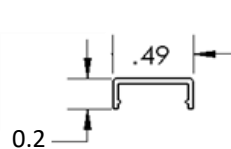

8mm iDea Series Information	
<b>SKU:</b>	See Below (not sold as set)
Specifications: (complete panel)	
<b>Dimensions</b>	72" x 0.5" x 0.25"
<b>Materials</b>	Aluminum, polycarbonate
<b>Applications</b>	Low profile indoor/outdoor
<b>Recommended LEDs</b>	12V LED Strips
<b>Tiger Paw Connectors</b>	iDea, Tiger Paw, Micro-lock

Fig. 1: 8mm iDea Series Diagram

A. 8mm iDea Series Channel	
<b>SKU:</b>	3565
<b>Dimensions:</b>	72" x 0.4" x 0.14"
<b>Nt. Weight:</b>	68g (2.4 oz)
<b>Material:</b>	Aluminum

C. 8mm iDea Series Connector	
<b>SKU:</b>	3587 (single) 3563 (bag of 25)
<b>Dimensions:</b>	0.63" x 0.41" x 0.2"
<b>Nt. Weight:</b>	0.5g (0.01 oz)
<b>Material:</b>	Nylon (PA66 101F)

B. 8mm iDea Series White Lens	
<b>SKU:</b>	3566-W (white) 3566-C (clear)
<b>Dimensions:</b>	72" x 0.49" x 0.2"
<b>Nt. Weight:</b>	42g (1.5 oz)
<b>Material:</b>	Polycarbonate

D. iDea Series Mounting Clips	
<b>SKU:</b>	3567 (10 pack, screws included)
<b>Dimensions:</b>	0.6" x 0.75" x 0.39"
<b>Nt. Weight:</b>	0.5g (0.01 oz)
<b>Material:</b>	Spring Steel