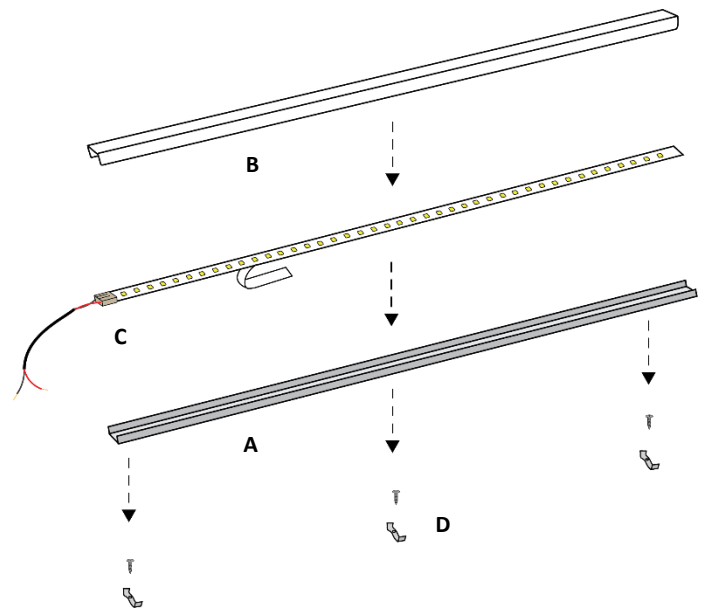

8mm iDea Series Information	
<b>SKU:</b>	See Below (not sold as set)
Specifications: (complete panel)	
<b>Dimensions</b>	72" x 0.5" x 0.25"
<b>Materials</b>	Aluminum, polycarbonate
<b>Applications</b>	Low profile indoor/outdoor
<b>Recommended LEDs</b>	12V LED Strips
<b>Tiger Paw Connectors</b>	iDea, Tiger Paw, Micro-lock

Fig. 1: 8mm iDea Series Diagram

A. 8mm iDea Series Channel	
<b>SKU:</b>	3565
<b>Dimensions:</b>	72" x 0.4" x 0.14"
<b>Nt. Weight:</b>	68g (2.4 oz)
<b>Material:</b>	Aluminum

C. 8mm iDea Series Connector	
<b>SKU:</b>	3587 (single) 3563 (bag of 25)
<b>Dimensions:</b>	0.63" x 0.41" x 0.2"
<b>Nt. Weight:</b>	0.5g (0.01 oz)
<b>Material:</b>	Nylon (PA66 101F)

B. 8mm iDea Series White Lens	
<b>SKU:</b>	3566-W (white) 3566-C (clear)
<b>Dimensions:</b>	72" x 0.49" x 0.2"
<b>Nt. Weight:</b>	42g (1.5 oz)
<b>Material:</b>	Polycarbonate

D. iDea Series Mounting Clips	
<b>SKU:</b>	3567 (10 pack, screws included)
<b>Dimensions:</b>	0.6" x 0.75" x 0.39"
<b>Nt. Weight:</b>	0.5g (0.01 oz)
<b>Material:</b>	Spring Steel