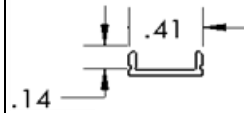

8mm iDea Series Information	
<b>SKU:</b>	See Below (not sold as set)
Specifications: (complete panel)	
<b>Dimensions</b>	72" x 0.5" x 0.25"
<b>Materials</b>	Aluminum, polycarbonate
<b>Applications</b>	Low profile indoor/outdoor
<b>Recommended LEDs</b>	12V LED Strips
<b>Tiger Paw Connectors</b>	iDea, Tiger Paw, Micro-lock

Fig. 1: 8mm iDea Series Diagram

A. 8mm iDea Series Channel	
<b>SKU:</b>	3565
<b>Dimensions:</b>	72" x 0.4" x 0.14"
<b>Nt. Weight:</b>	68g (2.4 oz)
<b>Material:</b>	Aluminum

C. 8mm iDea Series Connector	
<b>SKU:</b>	3587 (single) 3563 (bag of 25)
<b>Dimensions:</b>	0.63" x 0.41" x 0.2"
<b>Nt. Weight:</b>	0.5g (0.01 oz)
<b>Material:</b>	Nylon (PA66 101F)