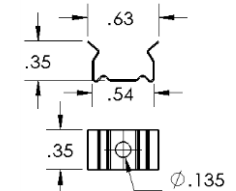

8mm iDea Series Information	
<b>SKU:</b>	See Below (not sold as set)
Specifications: (complete panel)	
<b>Dimensions</b>	72" x 0.5" x 0.25"
<b>Materials</b>	Aluminum, polycarbonate
<b>Applications</b>	Low profile indoor/outdoor
<b>Recommended LEDs</b>	12V LED Strips
<b>Tiger Paw Connectors</b>	iDea, Tiger Paw, Micro-lock

Fig. 1: 8mm iDea Series Diagram

A. 8mm iDea Series Channel	
<b>SKU:</b>	3565
<b>Dimensions:</b>	72" x 0.4" x 0.14"
<b>Nt. Weight:</b>	68g (2.4 oz)
<b>Material:</b>	Aluminum

C. 8mm iDea Series Connector	
<b>SKU:</b>	3587 (single) 3563 (bag of 25)
<b>Dimensions:</b>	0.63" x 0.41" x 0.2"
<b>Nt. Weight:</b>	0.5g (0.01 oz)
<b>Material:</b>	Nylon (PA66 101F)

B. 8mm iDea Series White Lens	
<b>SKU:</b>	3566-W (white) 3566-C (clear)
<b>Dimensions:</b>	72" x 0.49" x 0.2"
<b>Nt. Weight:</b>	42g (1.5 oz)
<b>Material:</b>	Polycarbonate

D. iDea Series Mounting Clips	
<b>SKU:</b>	3567 (10 pack, screws included)
<b>Dimensions:</b>	0.6" x 0.75" x 0.39"
<b>Nt. Weight:</b>	0.5g (0.01 oz)
<b>Material:</b>	Spring Steel