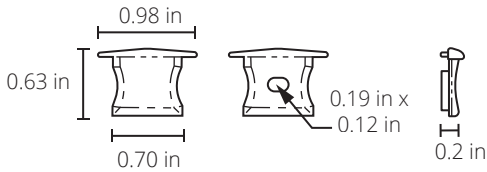

RETROFIT END CAPS (with hole) X 2 (closed cap) X 2