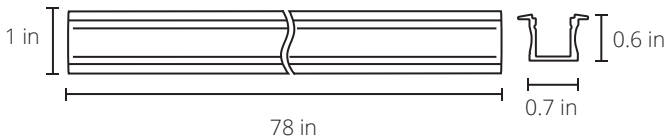

IMPRESSION SERIES RETROFIT LED CHANNEL SYSTEM

complete component set

Inspired LED

V: 09.16.19

SKU #3900

FEATURES

Lightweight aluminum channel, frosted lens, end caps, and mounting clips to be mounted in existing 5/8-inch drywall. Accent lighting only.

SPECIFICATIONS

WIDTH 1 in **DEPTH** 0.6 in
LENGTH 78 in

	CLEAR	WHITE
COLOR SHIFT	-20K	-50K
LUMEN TOLERANCE	-20%	-30%

*Values may vary +/- 10% from sample measurements

INCLUDED COMPONENTS

ANGLED LENS X 1

ALUMINUM CHANNEL X 1