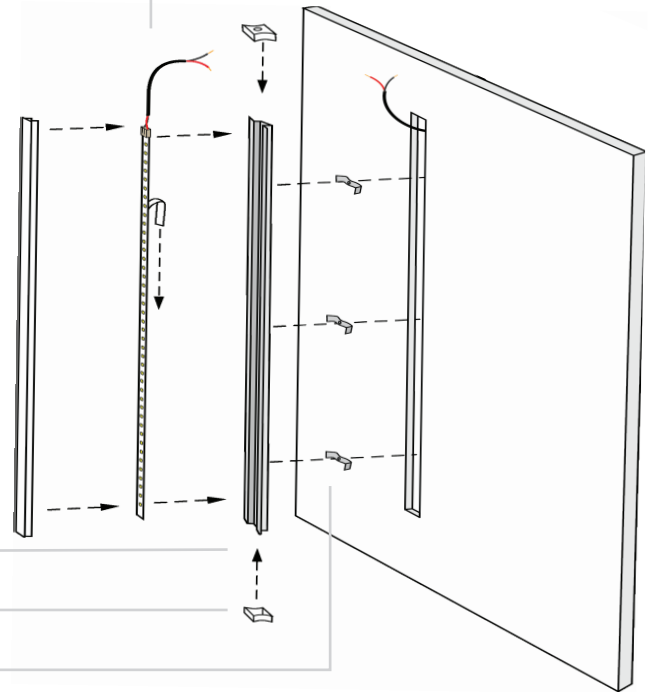

INSTALLATION

PROJECT:

FIXTURE TYPE:

DATE:

1702 West 10th Pl. Tempe, AZ 85281

480-941-4286

orders@inspiredled.com