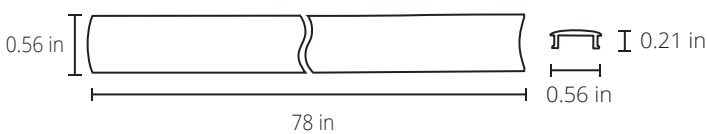

SPECIFICATIONS

WIDTH 1 in **DEPTH** 0.6 in
LENGTH 78 in

	CLEAR	WHITE
COLOR SHIFT	-20K	-50K
LUMEN TOLERANCE	-20%	-30%

*Values may vary +/- 10% from sample measurements

INCLUDED COMPONENTS

ANGLED LENS X 1

ALUMINUM CHANNEL X 1