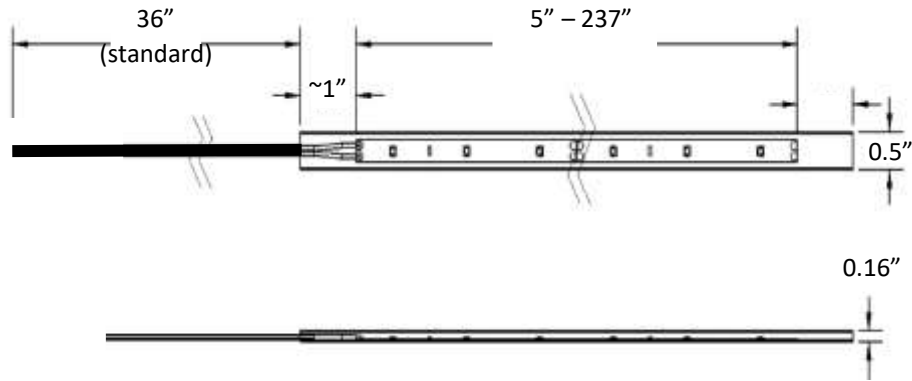

inspired LED 12V DC Custom Length Outdoor LED Flex Strips – Normal Bright

Product Information	
SKU:	NB-3200-OUTDOOR-C NB-4200-OUTDOOR-C NB-6500-OUTDOOR-C
Photometrics	
Kelvin Temperature / Color Rendering Index (CRI)	
Warm	3000K / 92 CRI
Pure	4200K / 94 CRI
Cool	6000K / 92 CRI
Dimensions	
Width	(W) 0.5", (H) 0.16"
Length	Custom Length, ~20' Max

Qualifications	
Certification	CSA 265216
Compliance	Class 2
IP Rating	IP67
Lamp Life	50,000 Hours
Warranty	2 Year
Specifications	
Voltage	12V DC
Lumens / Watt	See chart below
Watts / Foot	0.75W / Ft.
Diode Size	2835
Diode Spacing	30LED/M, 1.31"
Cut Points	3.82" (Every 3 LEDs)
Cable Lead Length	3 Ft., 18/2 AWG
Dimmable	Yes

Specifications:	Voltage	LED Density	Wattage	Luminosity	Color Temp	CRI
Warm White	12V	9 LEDs/ft., 30 LEDs/m	0.75 W/ft.	65 lm/ft.	3000K	92
Pure White	12V	9 LEDs/ft., 30 LEDs/m	0.75 W/ft.	70 lm/ft.	4200K	94
Cool White	12V	9 LEDs/ft., 30 LEDs/m	0.75 W/ft.	75 lm/ft.	6000K	92