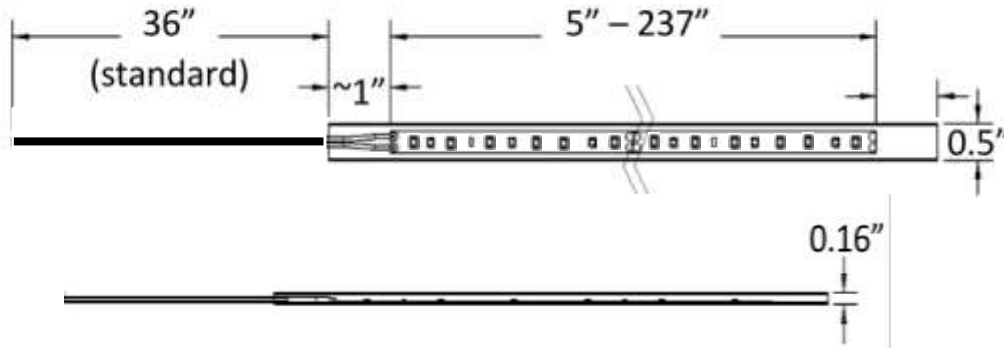

inspired LED 12V DC Custom Length Outdoor LED Flex Strips – Super Bright

Product Information	
SKU:	SB-3200-OUTDOOR-C SB-4200-OUTDOOR-C SB-6500-OUTDOOR-C
Photometrics	
Kelvin Temperature / Color Rendering Index (CRI)	Warm 3000K / 92 CRI Pure 4200K / 93 CRI Cool 6000K / 92 CRI
Dimensions	
Width	(W) 0.5", (H) 0.16"
Length	Custom Length, ~20' Max

Qualifications	
Certification	CSA 265216
Compliance	Class 2
IP Rating	IP67
Lamp Life	50,000 Hours
Warranty	2 Year
Specifications	
Voltage	12V DC
Lumens / Watt	See chart below
Watts / Foot	1.5W / Ft.
Diode Size	2835
Diode Spacing	60LED/M, 0.66"
Cut Points	1.85" (Every 3 LEDs)
Cable Lead Length	3 Ft., 18/2 AWG
Dimmable	Yes

Specifications:	Voltage	LED Density	Wattage	Luminosity	Color Temp	CRI
Warm White	12V	18 LEDs/ft., 60 LEDs/m	1.5W/ft.	130 lm/ft.	3000K	92
Pure White	12V	18 LEDs/ft., 60 LEDs/m	1.5W/ft.	130 lm/ft.	4200K	93
Cool White	12V	18 LEDs/ft., 60 LEDs/m	1.5W/ft.	145 lm/ft.	6000K	92