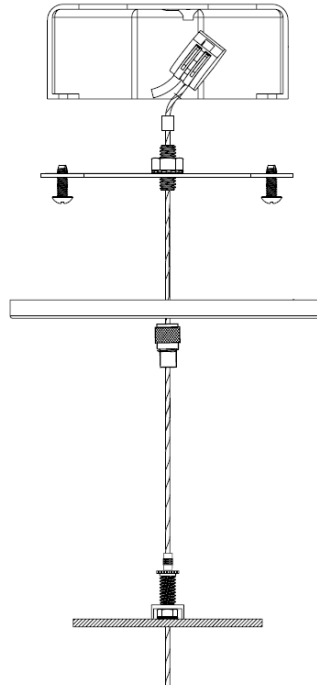

Hanging Components