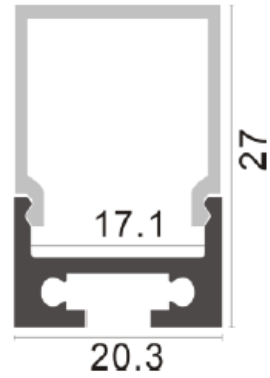

inspired LED

Hanging Rectangular Bracket 0.8" x 1.06" Tall

SKU #8485

Hanging Mounted Fixture

SPECIFICATIONS

Material	Anodized Aluminum
Channel Options	Silver
Lens Type	Soft (70%)
Lighting Source Width	
Application Type	Residential / Commercial Lighting, Indoor, Decorative
Available Lengths	6.56' (2M)
Width	0.80" (20.3mm)
Height	1.06" (27mm)
Inside Width	0.67" (17.1mm)