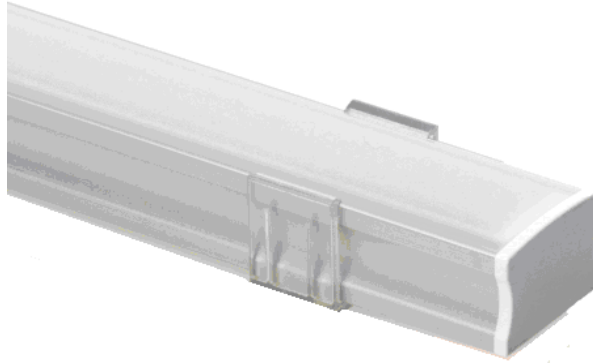

SKU #8471

Under Cabinet

SPECIFICATIONS

Material	Anodized Aluminum
Channel Options	Silver
Lens Type	Clear (100%) / Soft (70%)
Lighting Source Width	0.71" (18mm)
Application Type	Residential / Commercial Lighting, Indoor or Outdoor, Decorative

Available Lengths	6.56' (2M)
Width	0.89" (22.6mm)
Height	0.61" (15.5mm)
Inside Width	0.71" (18mm)

Angle Adjust Mount

Job Name -

Location -

Notes -