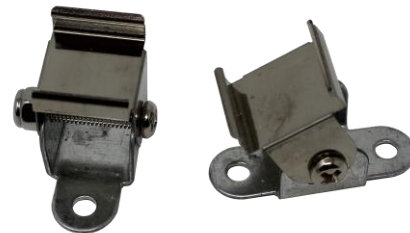

SKU #8471

Under Cabinet

SPECIFICATIONS

Material	Anodized Aluminum
Channel Options	Silver
Lens Type	Clear (100%) / Soft (70%)
Lighting Source Width	0.71" (18mm)
Application Type	Residential / Commercial Lighting, Indoor or Outdoor, Decorative

Available Lengths	6.56' (2M)
Width	0.89" (22.6mm)
Height	0.61" (15.5mm)
Inside Width	0.71" (18mm)

Angle Adjust Mount

Job Name -

Location -

Notes -