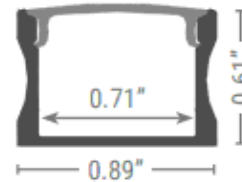

SKU #8471

Under Cabinet

SPECIFICATIONS

Material	Anodized Aluminum
Channel Options	Silver
Lens Type	Clear (100%) / Soft (70%)
Lighting Source Width	0.71" (18mm)
Application Type	Residential / Commercial Lighting, Indoor or Outdoor, Decorative

Available Lengths	6.56' (2M)
Width	0.89" (22.6mm)
Height	0.61" (15.5mm)
Inside Width	0.71" (18mm)

Angle Adjust Mount

Job Name -

Location -

Notes -