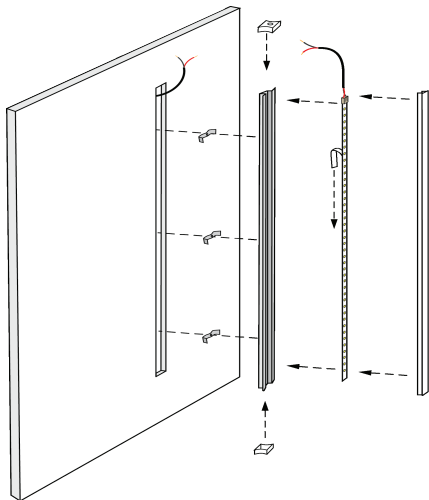

NARROW MICRO-WING WALL REVEAL

for Impression Series Narrow In-Wall LED System

Inspired LED

V: 09.08.19

SKU #3923

FEATURES

Lightweight aluminum channel to be recessed directly into 1/2-inch or 5/8-inch drywall with compatible Impression Series Narrow In-Wall components.

SPECIFICATIONS

WIDTH 2.6 in DEPTH 0.6 in

LENGTH 72 in

REQUIRED COMPONENTS (Sold separately)

IMPRESSION SERIES SKU #3754
NARROW LENS

REVERSIBLE MUD CAPS SKU #3903

APPLICATION

In-wall application for decorative accent lighting. See installation guide for more detail.

COMPATIBLE ACCESSORIES (Sold separately)

CONNECTORS Micro Lock Tiger Paw (#3613)
CABLE 16 - 22 AWG Class 2 in-wall rated

INSTALLATION

FIXTURE

PROJECT:

FIXTURE TYPE:

DATE:

1702 West 10th Pl. Tempe, AZ 85281