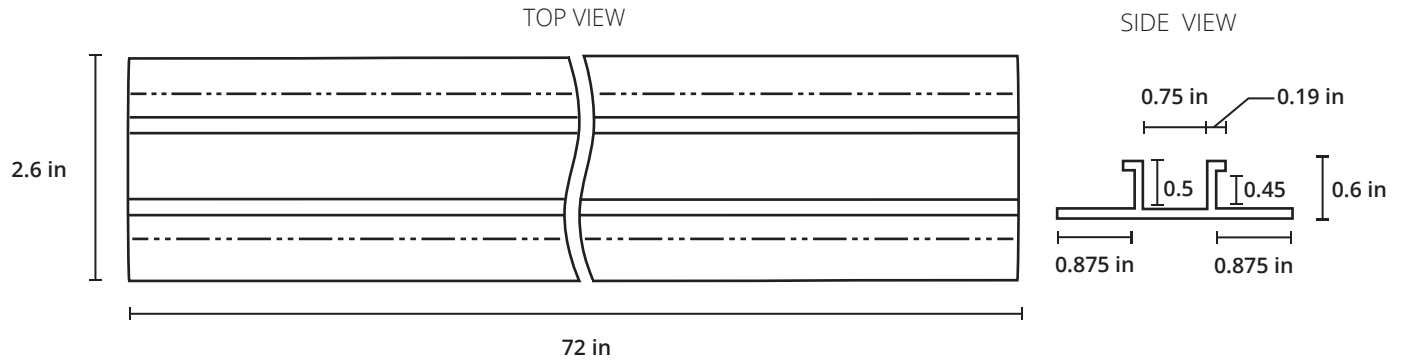

NARROW MICRO-WING WALL REVEAL

for Impression Series Narrow In-Wall LED System

Inspired LED

V: 09.08.19

SKU #3923

FEATURES

Lightweight aluminum channel to be recessed directly into 1/2-inch or 5/8-inch drywall with compatible Impression Series Narrow In-Wall components.

SPECIFICATIONS

WIDTH 2.6 in DEPTH 0.6 in

LENGTH 72 in

REQUIRED COMPONENTS (Sold separately)

IMPRESSION SERIES SKU #3754
NARROW LENS

REVERSIBLE MUD CAPS SKU #3903

APPLICATION

In-wall application for decorative accent lighting. See installation guide for more detail.