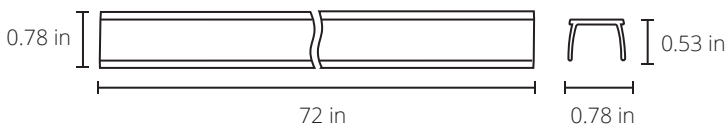

SPECIFICATIONS

WIDTH 2.6 in **DEPTH** 0.6 in
LENGTH 78 in

	CLEAR	WHITE
COLOR SHIFT	-20K	-50K
LUMEN TOLERANCE	-20%	-30%

*Values may vary +/- 10% from sample measurements

INCLUDED COMPONENTS

NARROW LENS X 1

REVERSIBLE MUD CAP X 4