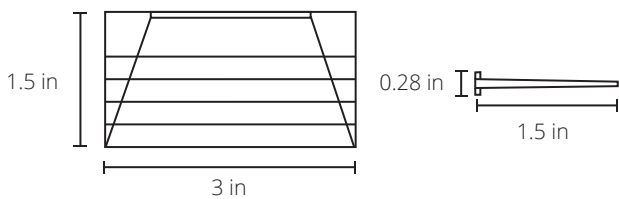

SPECIFICATIONS

WIDTH 2.6 in **DEPTH** 0.6 in
LENGTH 78 in

	CLEAR	WHITE
COLOR SHIFT	-20K	-50K
LUMEN TOLERANCE	-20%	-30%

*Values may vary +/- 10% from sample measurements

INCLUDED COMPONENTS

NARROW LENS X 1

REVERSIBLE MUD CAP X 4