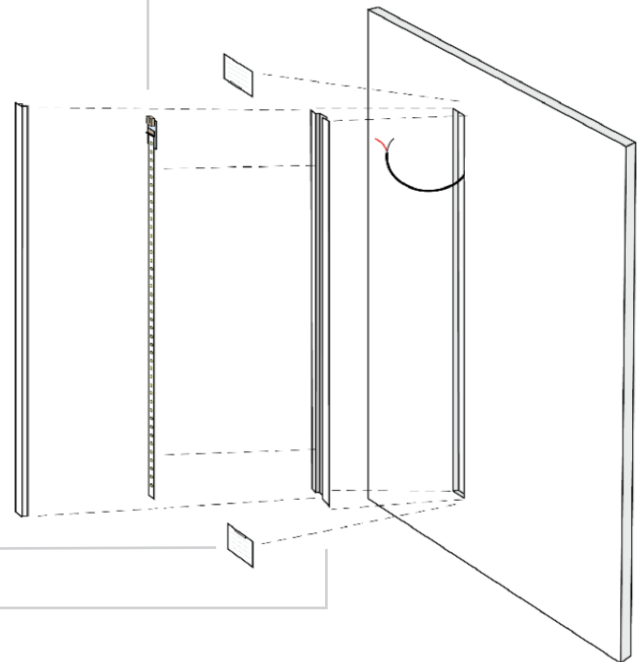

IMPRESSION SERIES NARROW MICRO-WING

LED channel system complete set

Inspired LED

V: 09.21.19

SKU #8496

FEATURES

Lightweight aluminum channel, frosted lens, and end caps designed to be built in to new 1/2-inch drywall installations. Accent lighting only.

SPECIFICATIONS

WIDTH 2.6 in **DEPTH** 0.6 in
LENGTH 78 in

	CLEAR	WHITE
COLOR SHIFT	-20K	-50K
LUMEN TOLERANCE	-20%	-30%

*Values may vary +/- 10% from sample measurements

INCLUDED COMPONENTS

NARROW LENS X 1

REVERSIBLE MUD CAP X 4

ALUMINUM CHANNEL X 1

COMPATIBLE ACCESSORIES (Sold separately)

LED FLEX STRIP 12V - 24V Mega Bright
CONNECTORS Micro Lock Tiger Paw (#3613)
CABLE 22 AWG Class 2 in-wall rated

INSTALLATION

PROJECT:

FIXTURE TYPE: