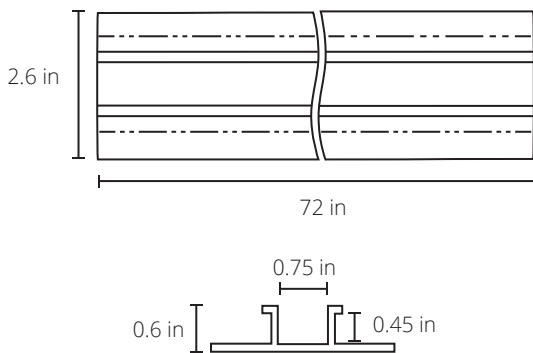

SPECIFICATIONS

WIDTH 2.6 in **DEPTH** 0.6 in
LENGTH 78 in

	CLEAR	WHITE
COLOR SHIFT	-20K	-50K
LUMEN TOLERANCE	-20%	-30%

*Values may vary +/- 10% from sample measurements

INCLUDED COMPONENTS

NARROW LENS X 1

REVERSIBLE MUD CAP X 4

ALUMINUM CHANNEL X 1

COMPATIBLE ACCESSORIES (Sold separately)

LED FLEX STRIP 12V - 24V Mega Bright
CONNECTORS Micro Lock Tiger Paw (#3613)
CABLE 22 AWG Class 2 in-wall rated

INSTALLATION

PROJECT:

FIXTURE TYPE: